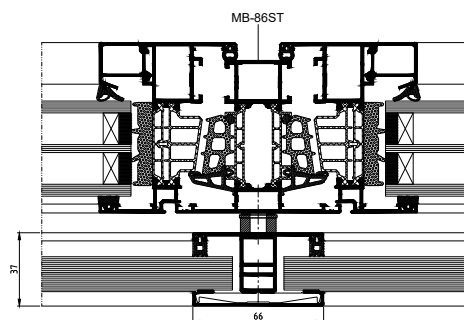

LET'S BUILD A BETTER FUTURE

External Juliet balcony **MB-GLASS BARRIER**

MB-GLASS BARRIER-based external balustrades are used on upper floors with open-in French doors or floor to ceiling full high windows as a safety element to prevent from falling. Additionally can also help to reduce noise coming from the outside. When attached to aluminium windows, they can perfectly fit their colour. Also, they can be attached to PVC or wooden windows.

infills made of laminated, safety glass from 8.8 to 20.8 mm

MB-86ST
window with barrier, side view

barrier, top view

MB-86ST
window mullion, view

MB-86ST
window with H-type barrier, bottom view

FEATURES AND AESTHETICS