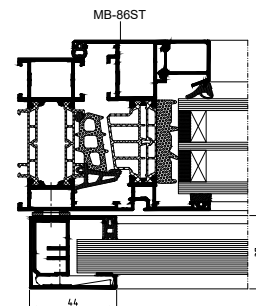

infills made of laminated, safety glass from 8.8 to 20.8 mm

MB-86ST
window with barrier, side view

barrier, top view

MB-86ST
window mullion, view

MB-86ST
window with H-type barrier, bottom view

FEATURES AND AESTHETICS