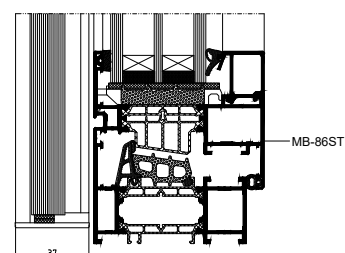

infills made of laminated, safety glass from 8.8 to 20.8 mm

MB-86ST
window with barrier, side view

barrier, top view

MB-86ST
window mullion, view

MB-86ST
window with H-type barrier, bottom view

FEATURES AND AESTHETICS

- attached directly to window profiles
- upper edge of the glass protected with aluminium or stainless-steel strip
- can be installed on single or double-leaf constructions
- glass infills increase daylighting
- infills made of bonded glass from 8.4 to 20.8 mm
- can be used in housing, offices and public facilities